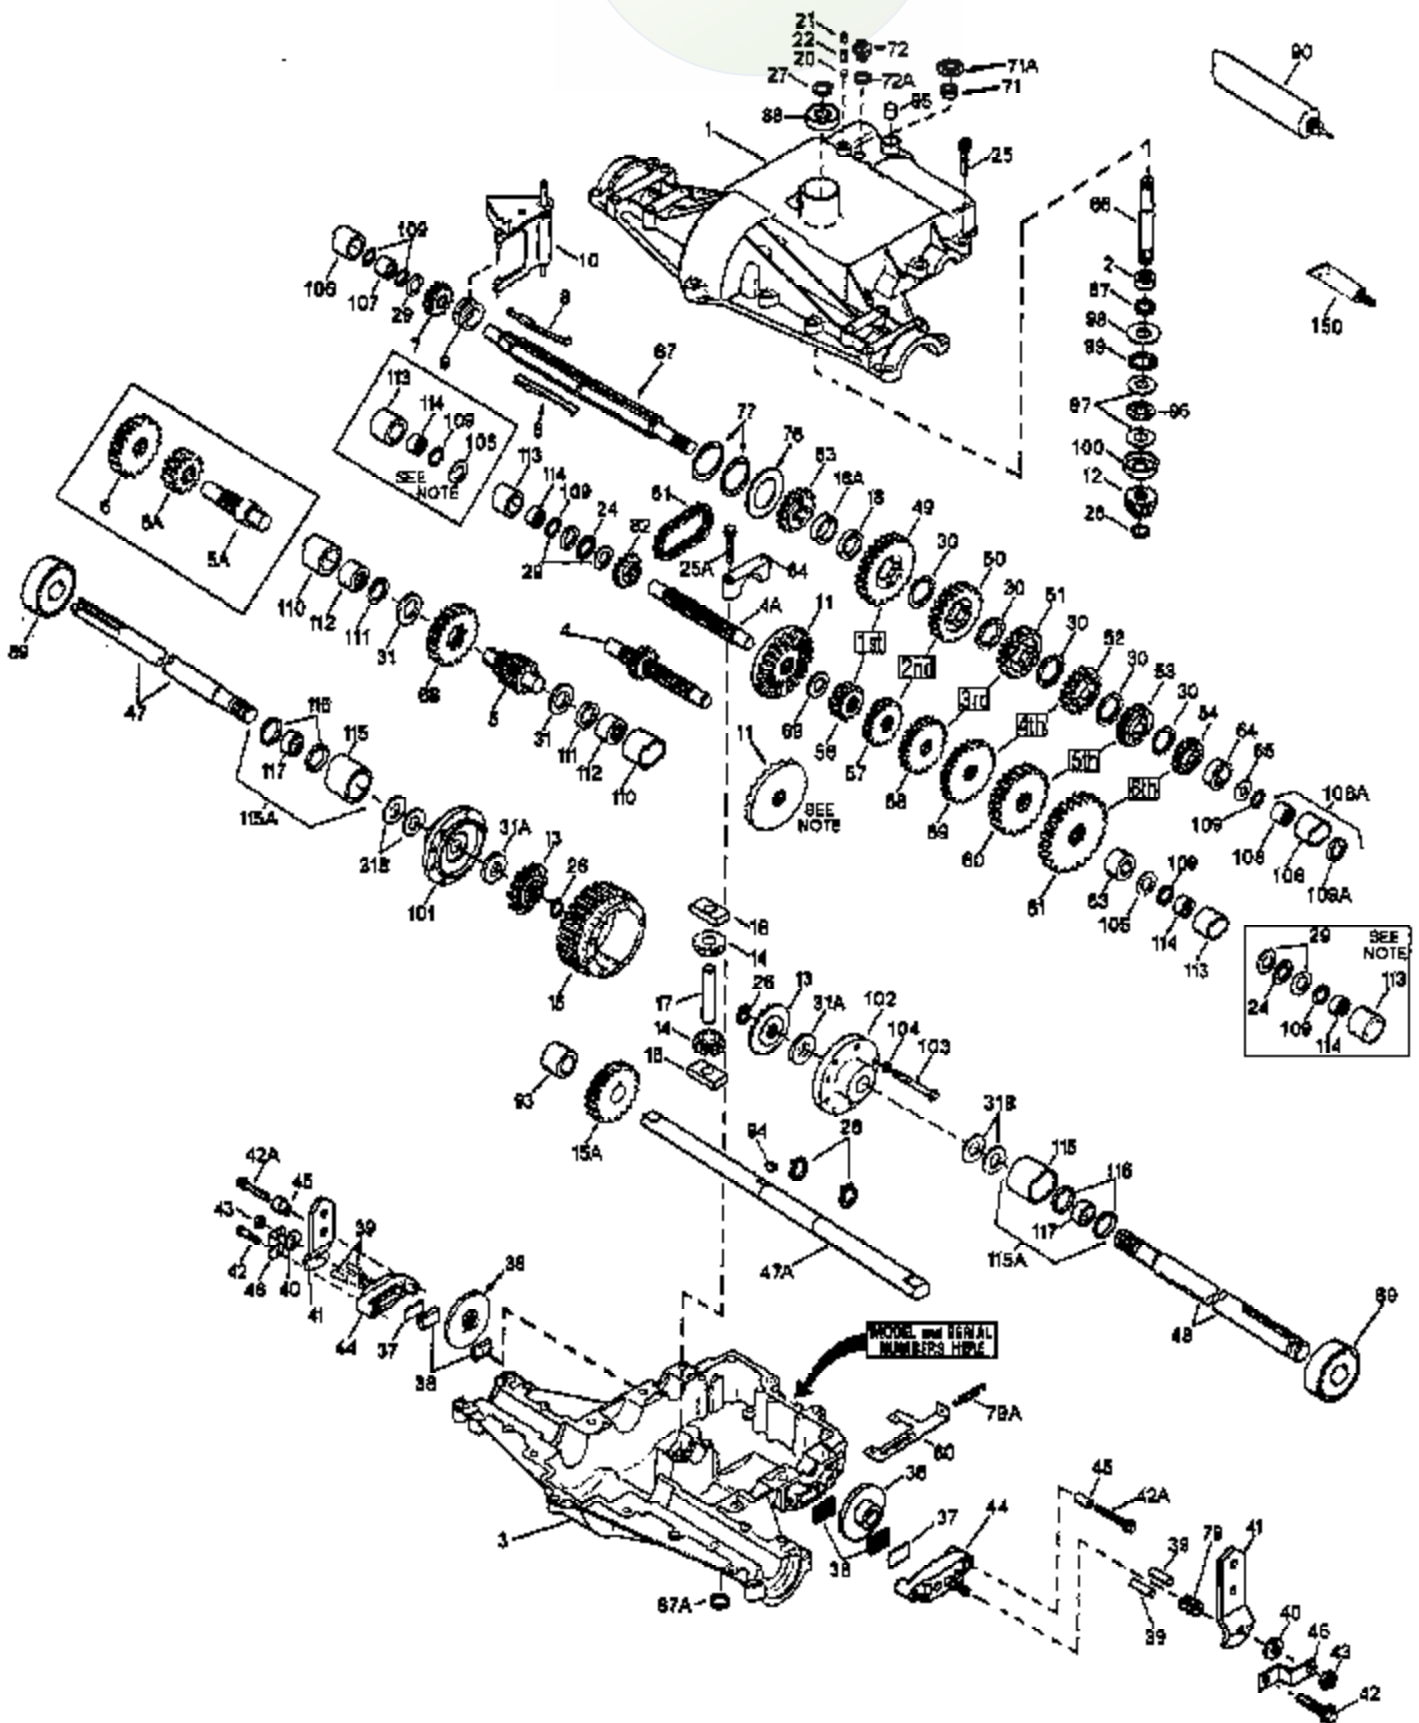

JOIST

DAS ORIGINAL

ILLUSTRATION SHOWS TYPICAL PARTS ONLY. ORDER BY PART NUMBER. PARTS NOT LISTED ARE SUPPLIED BY OEM.